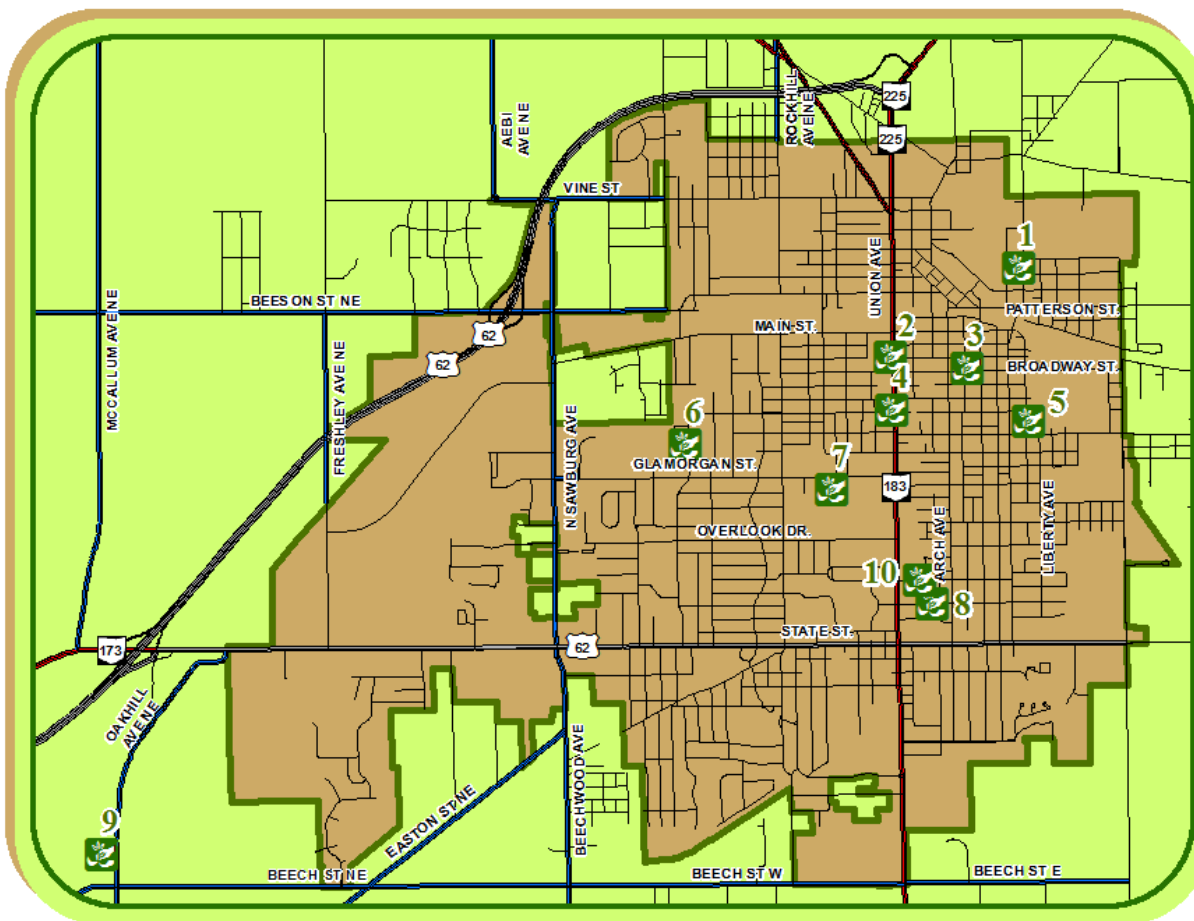

Greater Alliance Community Garden Tour

August 5 - 11

Hours: Dawn to Dusk

Celebrate “Ohio Local Foods Week”
by visiting area Community Gardens

Learn what is growing in your community!

Tours are self-guided.

(Guided tours available ~ Meg at 330-680-2244)

COMMUNITY GARDEN TOUR MAP 2018

CITY OF ALLIANCE

1. North Webb Ave. Community Garden - 426 N. Webb Ave.
2. YMCA Children's Garden - 205 S. Union Ave.
3. Christ United Methodist Church Garden - 404 E. Broadway St.
4. Union Avenue Community Garden - 545 S. Union Ave.
5. Liberty Mirror Image Rock Garden - 635 S. Webb Ave.
6. Regina Coeli School Garden - 733 Fernwood Blvd.
7. Urban Youth Community Garden - 400 Glamorgan St.
8. Alliance Community Hospital Garden - 145 E. College St.
9. Beech Creek Youth Garden - 11929 Beech St. N.E.
10. Hart Apartments Garden - E. Simpson St.

10 Different Gardens to Explore!